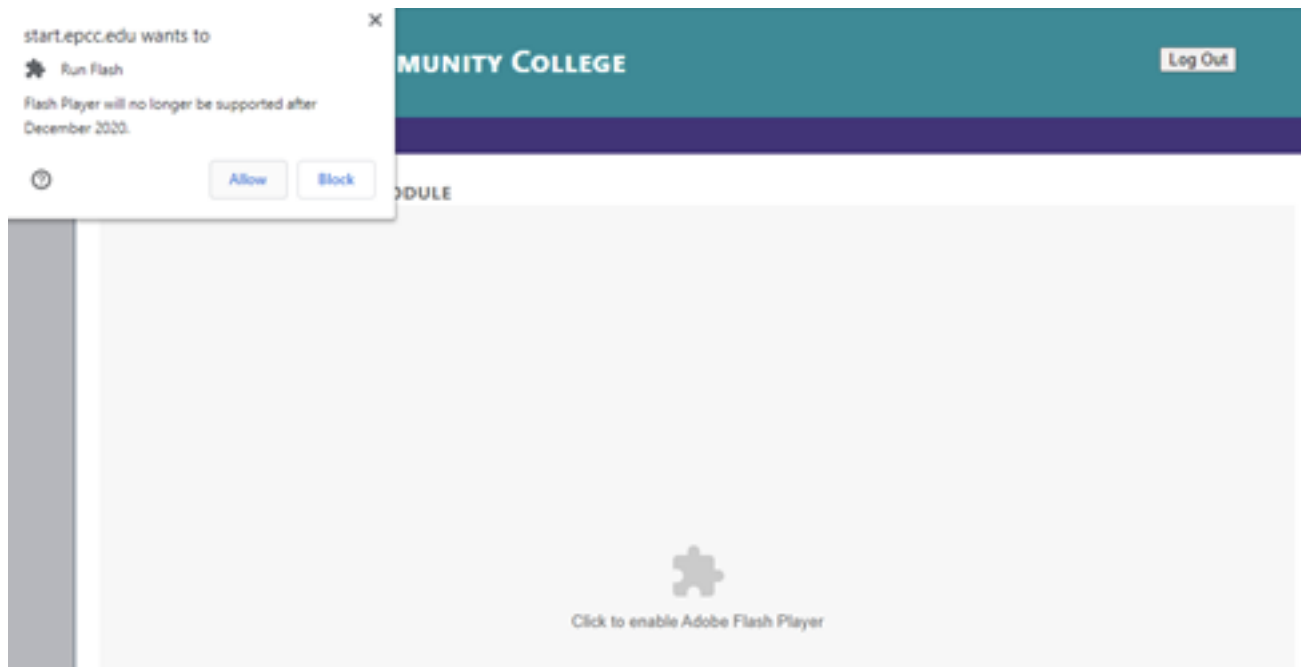

Please click allow to begin the practice test.