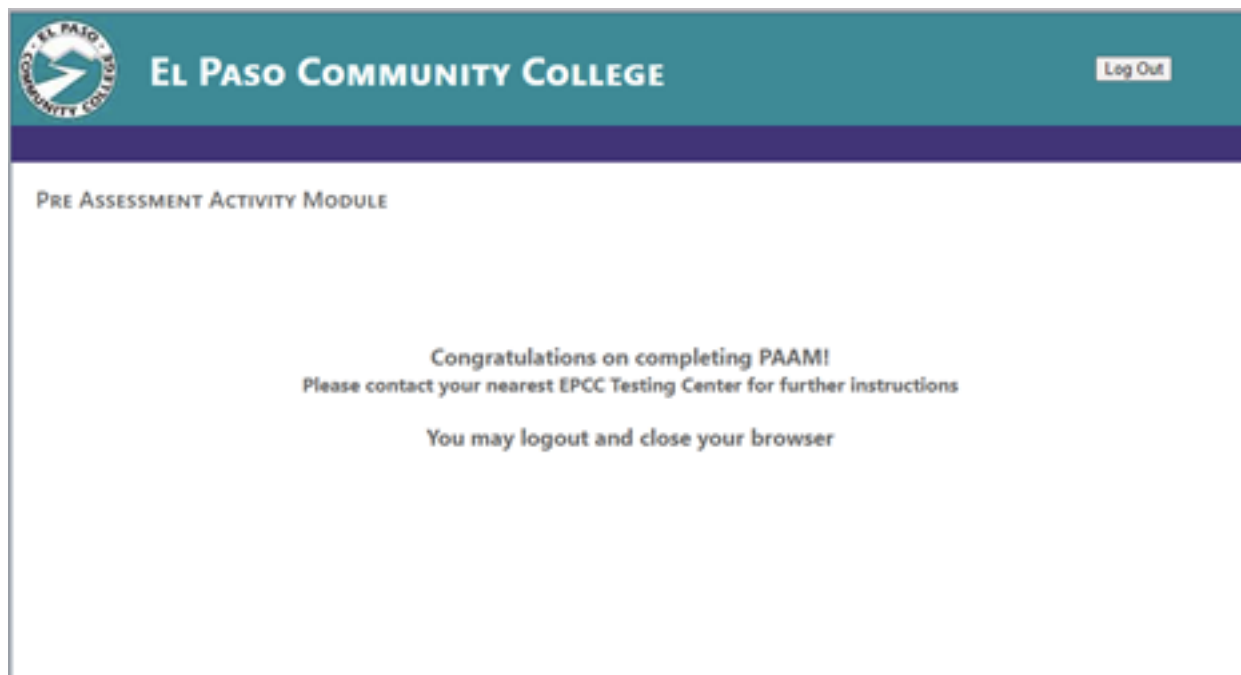

Please complete all portions of the practice test. There will be Reading, Writing, and Math questions. Remember that this is only a practice test and will not be scored. Make sure to click SUBMIT, and immediately send your completion screen shot, as seen below to bmgutier@episd.org and jzrivera@episd.org.